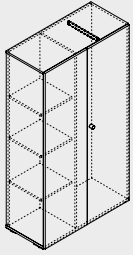

112
DARK SYCAMORE

111
LIGHT SYCAMORE

WHITE HPL

BLACK HPL

STORAGES AND CUPBOARDS

MIT5
1887 | 572 | 690
74 3/8" | 22 1/2" | 27 1/4"

MIT6
1500 | 572 | 652
59 1/8" | 22 1/2" | 25 3/4"

SLD12HT
416 | 600 | 587
16 3/8" | 23 5/8" | 23 1/8"

SLD13HT
416 | 600 | 587
16 3/8" | 23 5/8" | 23 1/8"

MIT12
1200 | 600 | 740
47 1/4" | 23 5/8" | 29 1/8"

MIT7
1400 | 422 | 1280
55 1/8" | 16 5/8" | 50 1/2"

MIT18
1400 | 422 | 879
55 1/8" | 16 5/8" | 34 5/8"